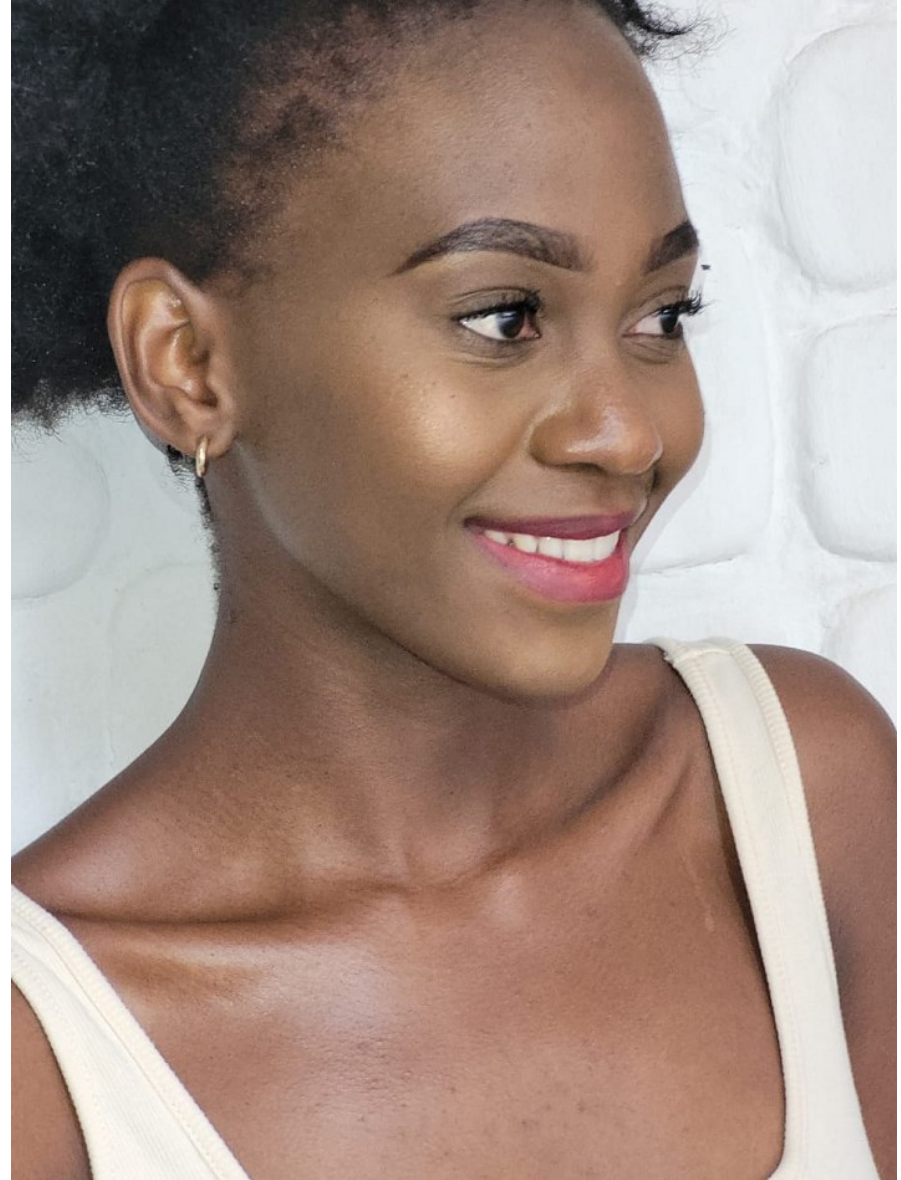

**AYANDA D**

Height 177cm Bust 81cm A Waist 64cm Hips 95cm Dress 4 UK Shoe 6 UK Hair Black Eyes Brown

**AYANDA D**

Height 177cm Bust 81cm A Waist 64cm Hips 95cm Dress 4 UK Shoe 6 UK Hair Black Eyes Brown

**AYANDA D**

Height 177cm Bust 81cm A Waist 64cm Hips 95cm Dress 4 UK Shoe 6 UK Hair Black Eyes Brown